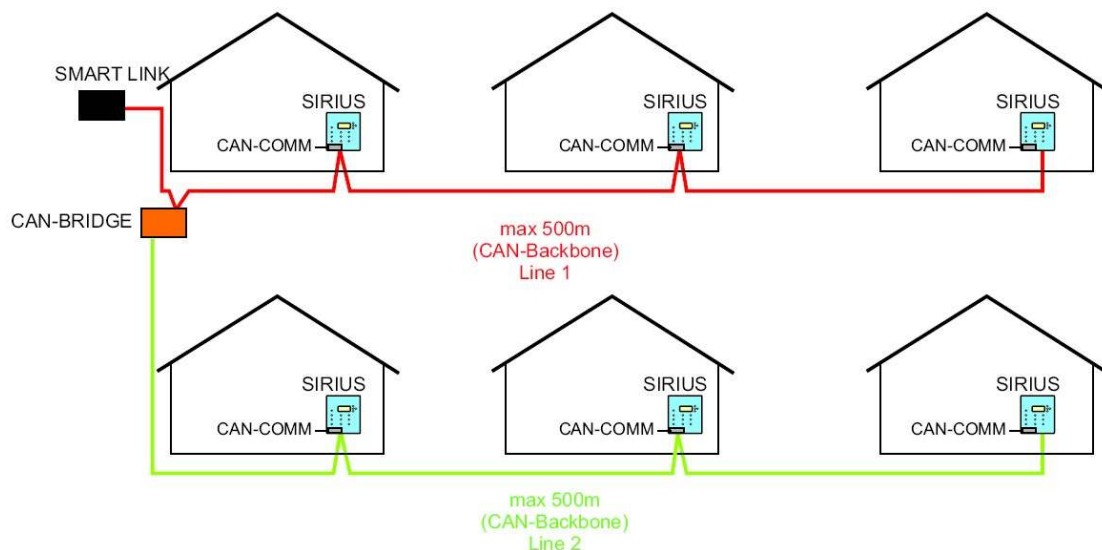

Communication SIRIUS Backbone

Communication SIRIUS Backbone including CAN-BRIDGE

Central Office - Tel: +44 (0)1775 821191 Fax: +44 (0)1775 820306

Northern Office - Tel: +44 (0)1482 666899 Fax: +44 (0)1482 665790