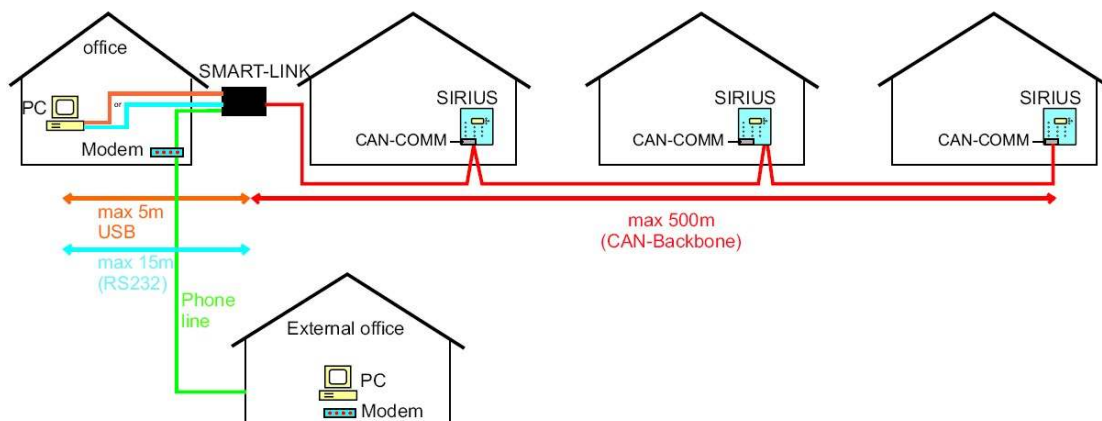

Communication SIRIUS Backbone

Communication SIRIUS Backbone including CAN-BRIDGE

Central Office - Tel: +44 (0)1775 821191 Fax: +44 (0)1775 820306

Northern Office - Tel: +44 (0)1482 666899 Fax: +44 (0)1482 665790